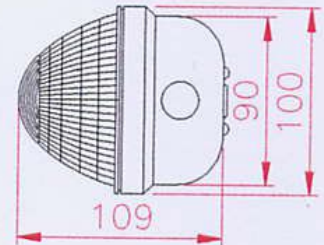

CWP 114

CWP 214

CWP 128

CWP 228

- Housing : Polycarbonate with Foam Gasket & Stainless Steel
- Diffuser : Polycarbonate
- IP65

T5 SERIES

Dimension (mm)

Ordering Data

MODEL	LAMP TYPE & RATING	DIMENSION
CWP 114	T5 1 x 14W	650 x 80 x 93mm
CWP 128	T5 1 x 28W	1260 x 80 x 93mm
CWP 214	T5 2 x 14W	650 x 120 x 93mm
CWP 228	T5 2 x 28W	1260 x 120 x 93mm

**Specification subject to change without prior notice*

"T5" Weatherproof Ceiling Light

TYPE : ENCLOSED WEATHER PROOF FLUORESCENT LUMINAIRES
MODEL : CWP 118 OR CWP 136

SPECIFICATIONS

- **Material**
 - Body made of PC.
 - Diffuser made of polycarbonate.
 - Clip made of stainless steel or polycarbonate.