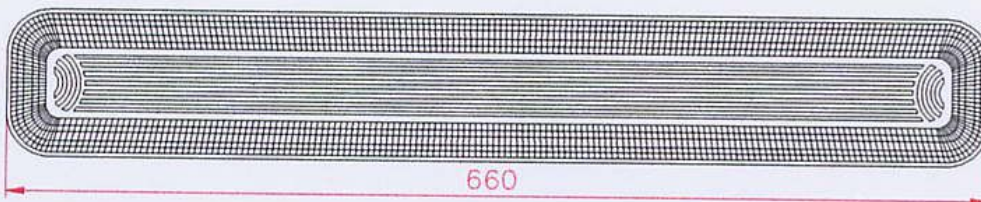

CWP 114

CWP 214

CWP 128

CWP 228

- Housing : Polycarbonate with Foam Gasket & Stainless Steel
- Diffuser : Polycarbonate
- IP65

T5 SERIES

Dimension (mm)

Ordering Data

MODEL	LAMP TYPE & RATING	DIMENSION
CWP 114	T5 1 x 14W	650 x 80 x 93mm
CWP 128	T5 1 x 28W	1260 x 80 x 93mm
CWP 214	T5 2 x 14W	650 x 120 x 93mm
CWP 228	T5 2 x 28W	1260 x 120 x 93mm

**Specification subject to change without prior notice*

"T5" Weatherproof Ceiling Light

TYPE : ENCLOSED WEATHER PROOF FLUORESCENT LUMINAIRES
MODEL : CWP 118 OR CWP 136

SPECIFICATIONS

- **Material**
 - Body made of PC.
 - Diffuser made of polycarbonate.
 - Clip made of stainless steel or polycarbonate.