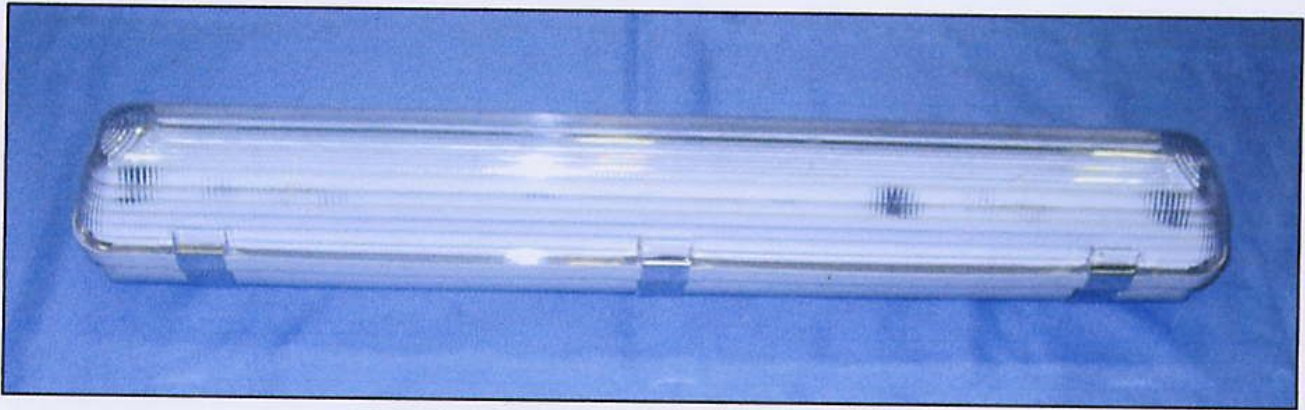

CWP 114

CWP 214

CWP 128

CWP 228

- Housing : Polycarbonate with Foam Gasket & Stainless Steel
- Diffuser : Polycarbonate
- IP65

T5 SERIES

Dimension (mm)

Ordering Data

MODEL	LAMP TYPE & RATING	DIMENSION
CWP 114	T5 1 x 14W	650 x 80 x 93mm
CWP 128	T5 1 x 28W	1260 x 80 x 93mm
CWP 214	T5 2 x 14W	650 x 120 x 93mm
CWP 228	T5 2 x 28W	1260 x 120 x 93mm

**Specification subject to change without prior notice*

"T5" Weatherproof Ceiling Light

TYPE : ENCLOSED WEATHER PROOF FLUORESCENT LUMINAIRES
MODEL : CWP 118 OR CWP 136

SPECIFICATIONS

- **Material**
 - Body made of PC.
 - Diffuser made of polycarbonate.
 - Clip made of stainless steel or polycarbonate.

- **Protection Class**
 - IP 65

- **Lamp Type**
 - 1 x 18W Fluorescent T8 Lamp
 - 1 x 36W Fluorescent T8 Lamp