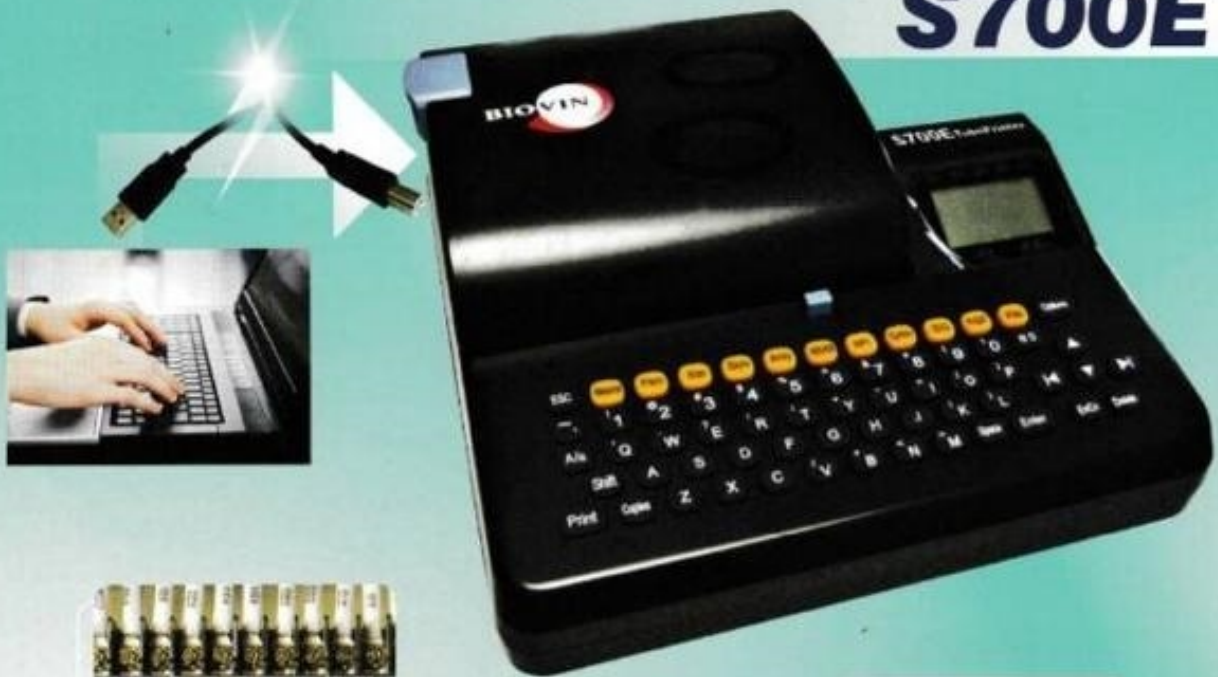

Lettering Machine

Marking Ferrule Tubes and Tapes

S650E S700E

- Durable
- Cost Saving
- High speed marking
- Access to PC by USB Cable
- High performance, advanced function

www.biovintech.com